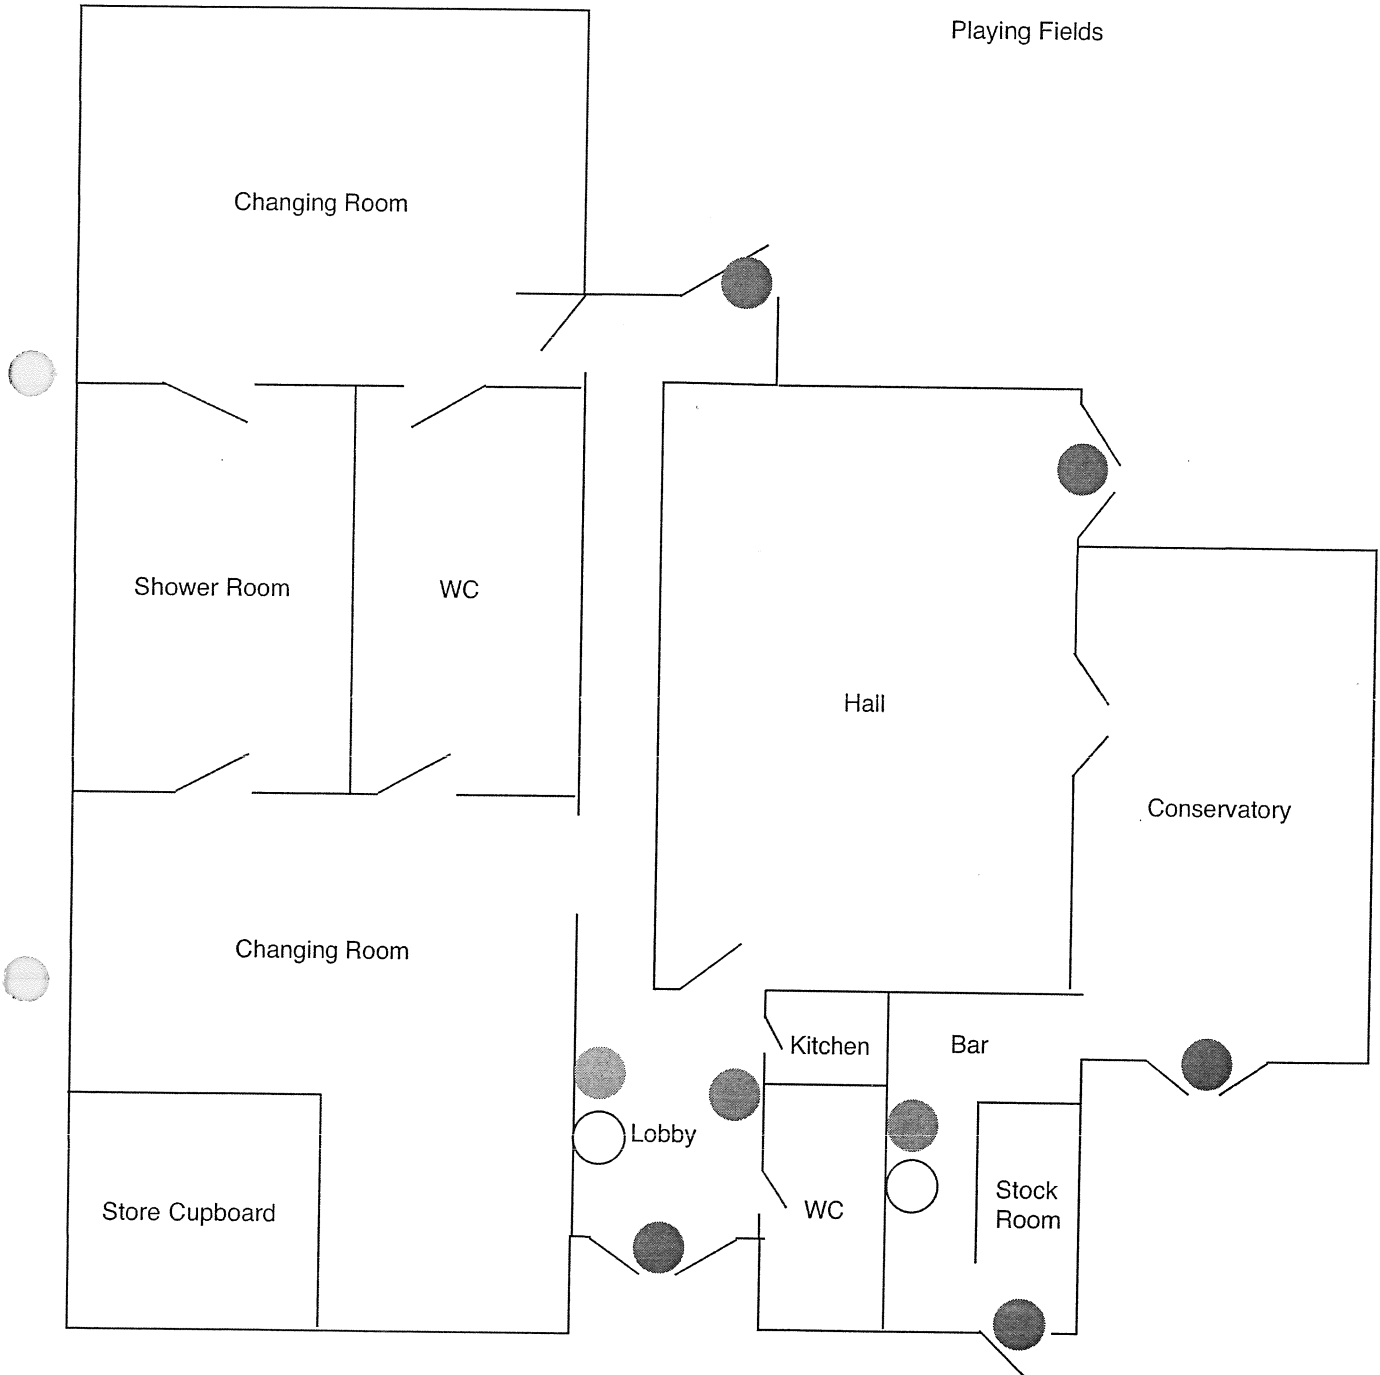

Fire extinguishers

Fire exits

Water

Powder

CO<sub>2</sub>

Scale: 1:125

Car Park